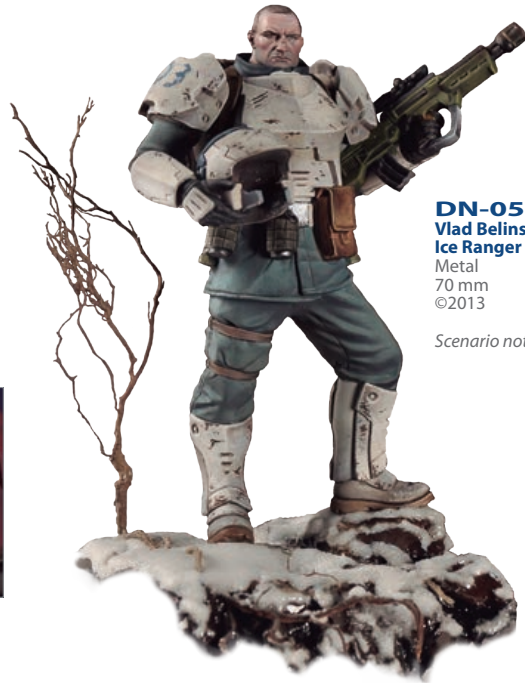

DN-02
Gabriel Blackburn, Serpentine Commando
Metal
54 mm
©2011

DN-04
Mila Kusanagi, Firereach Commando
Metal
65 mm
©2012

DN-05
Vlad Belinski, Ice Ranger
Metal
70 mm
©2013

Scenario not included

DN-03
Kurt Neumann, Firereach Shock Trooper
Metal
70 mm
©2011