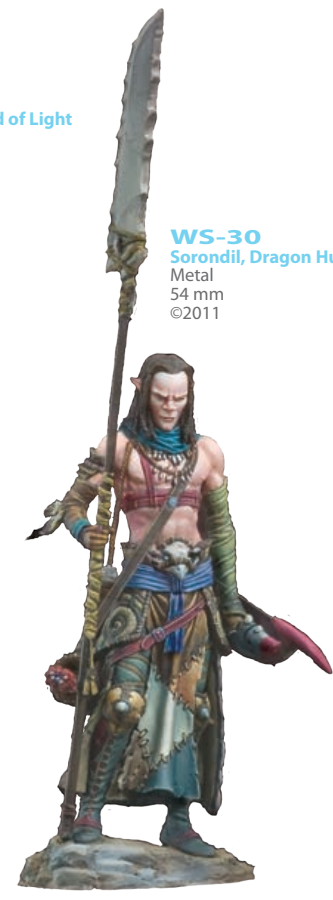

WS-32
Gor'Tahg, The Bloodthirsty
Metal and resin
75 mm
©2013