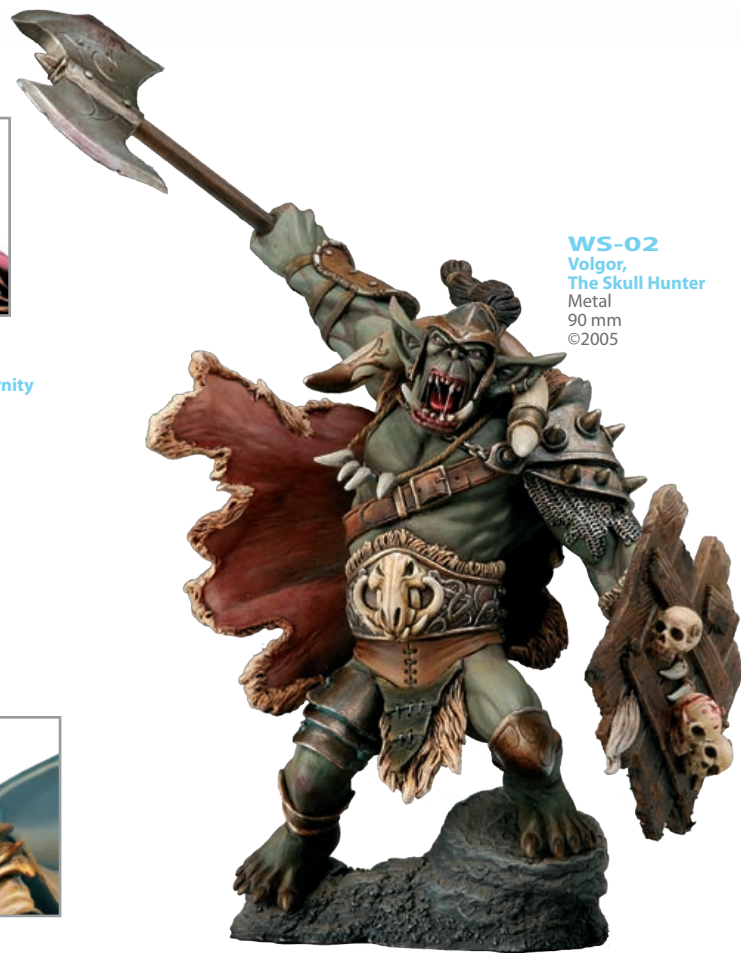

WS-04
Khaerus, The Summoner
Metal
54 mm
©2006

WS-02
Volgor,
The Skull Hunter
Metal
90 mm
©2005