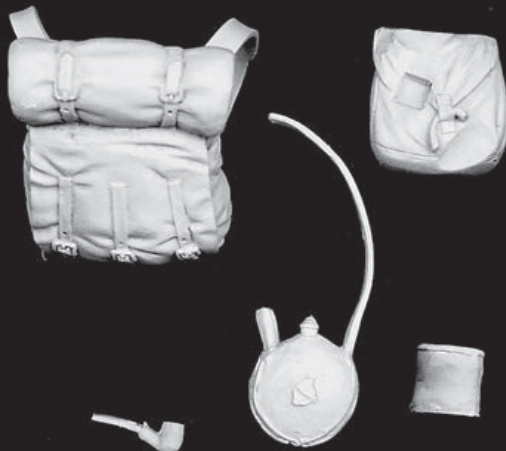

S8-A09
Medieval Helmets (3)
Metal

S8-A16
3 stick Grenades M-1924
Metal

S8-A18
Ship Barrel
Metal
90 mm

Accessories

S8-A17
Motorcycle BMW R75
Metal

S8-A20
US Infantry Equipment
Metal

S8-A19
Hoplite Equipment
Metal