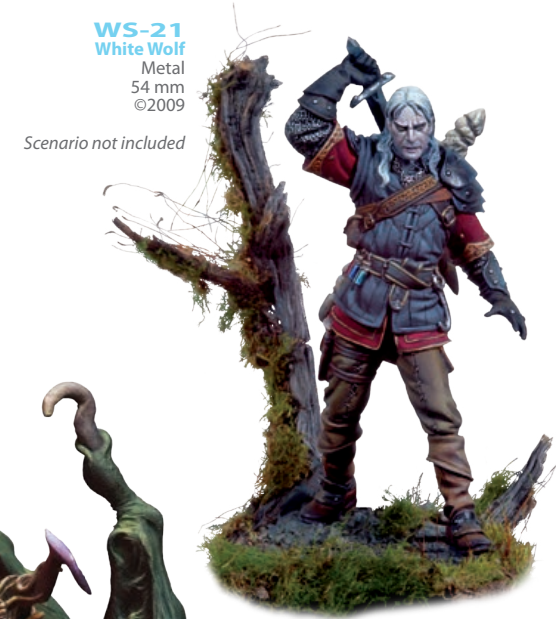

WS-21
White Wolf
Metal
54 mm
©2009

Scenario not included