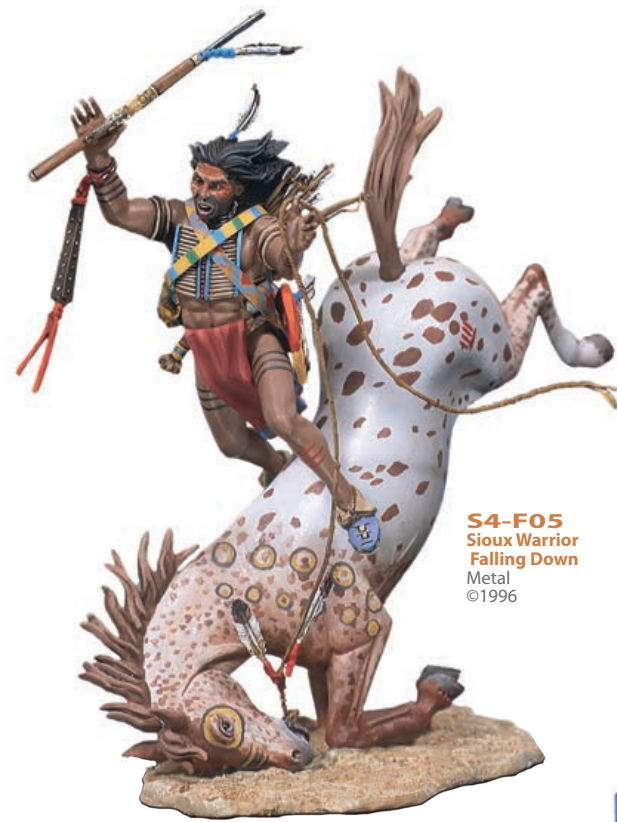

S4-F05
Sioux Warrior
Falling Down
Metal
©1996