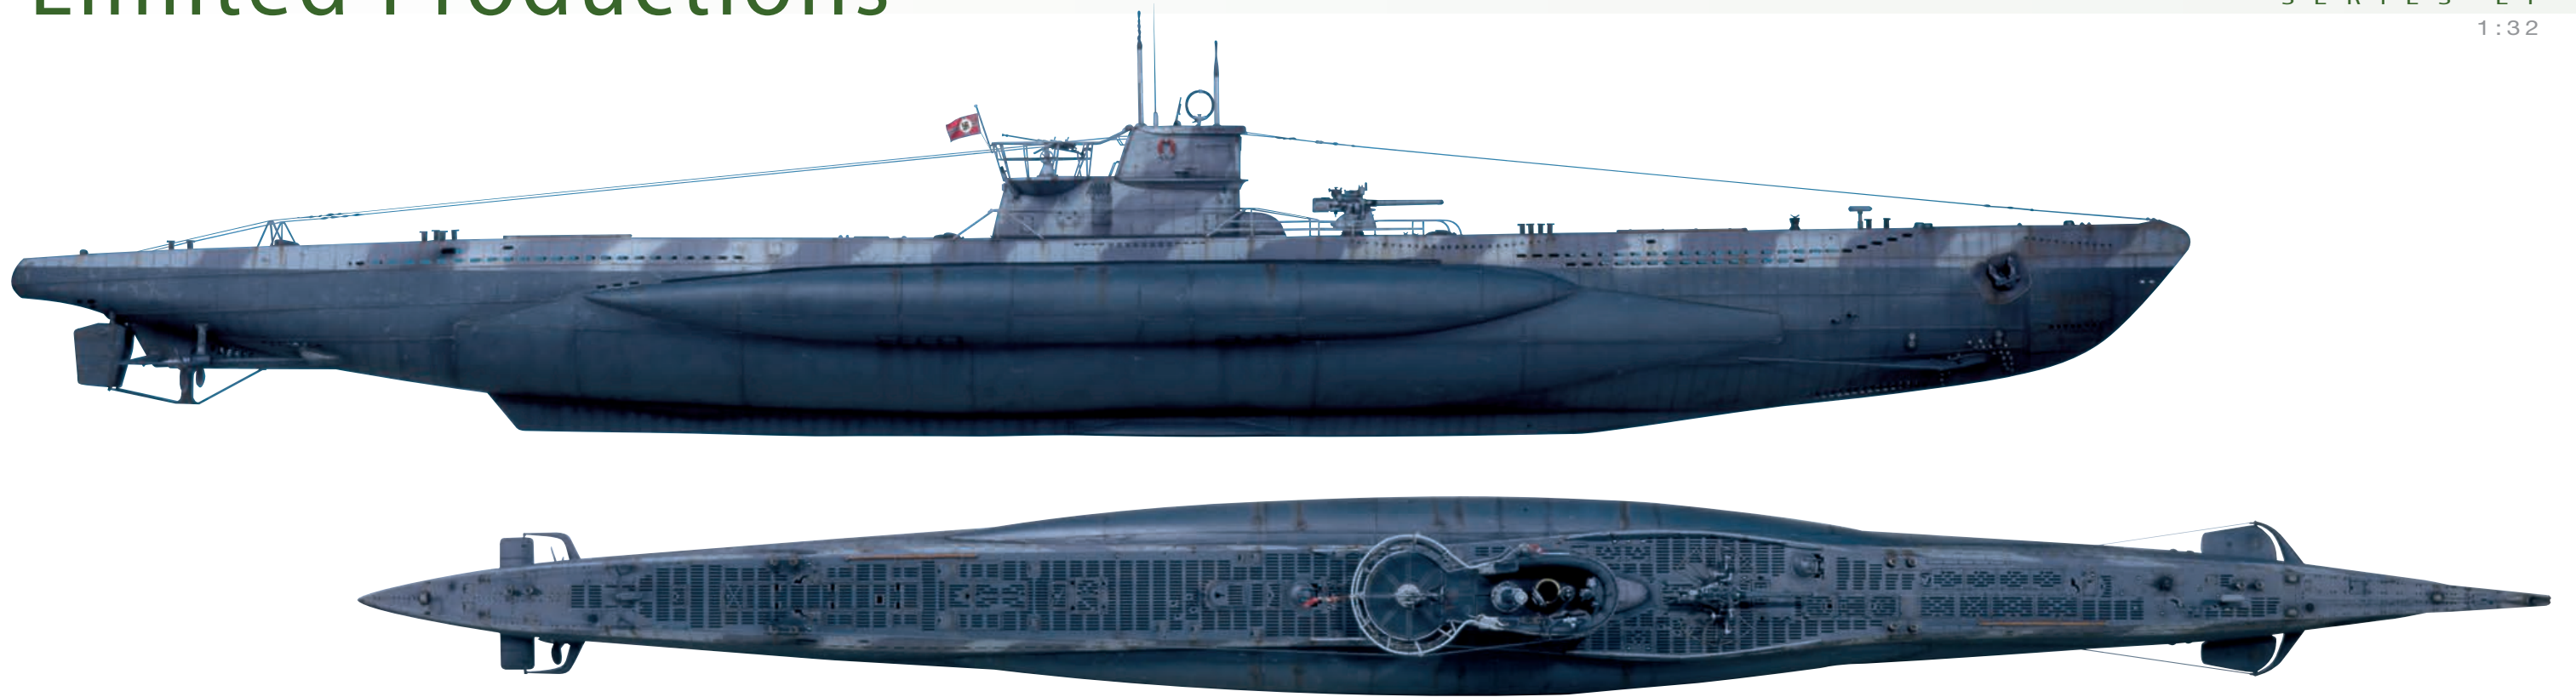

LP-10
U-Boat VII C Section
Metal and resin
©2006