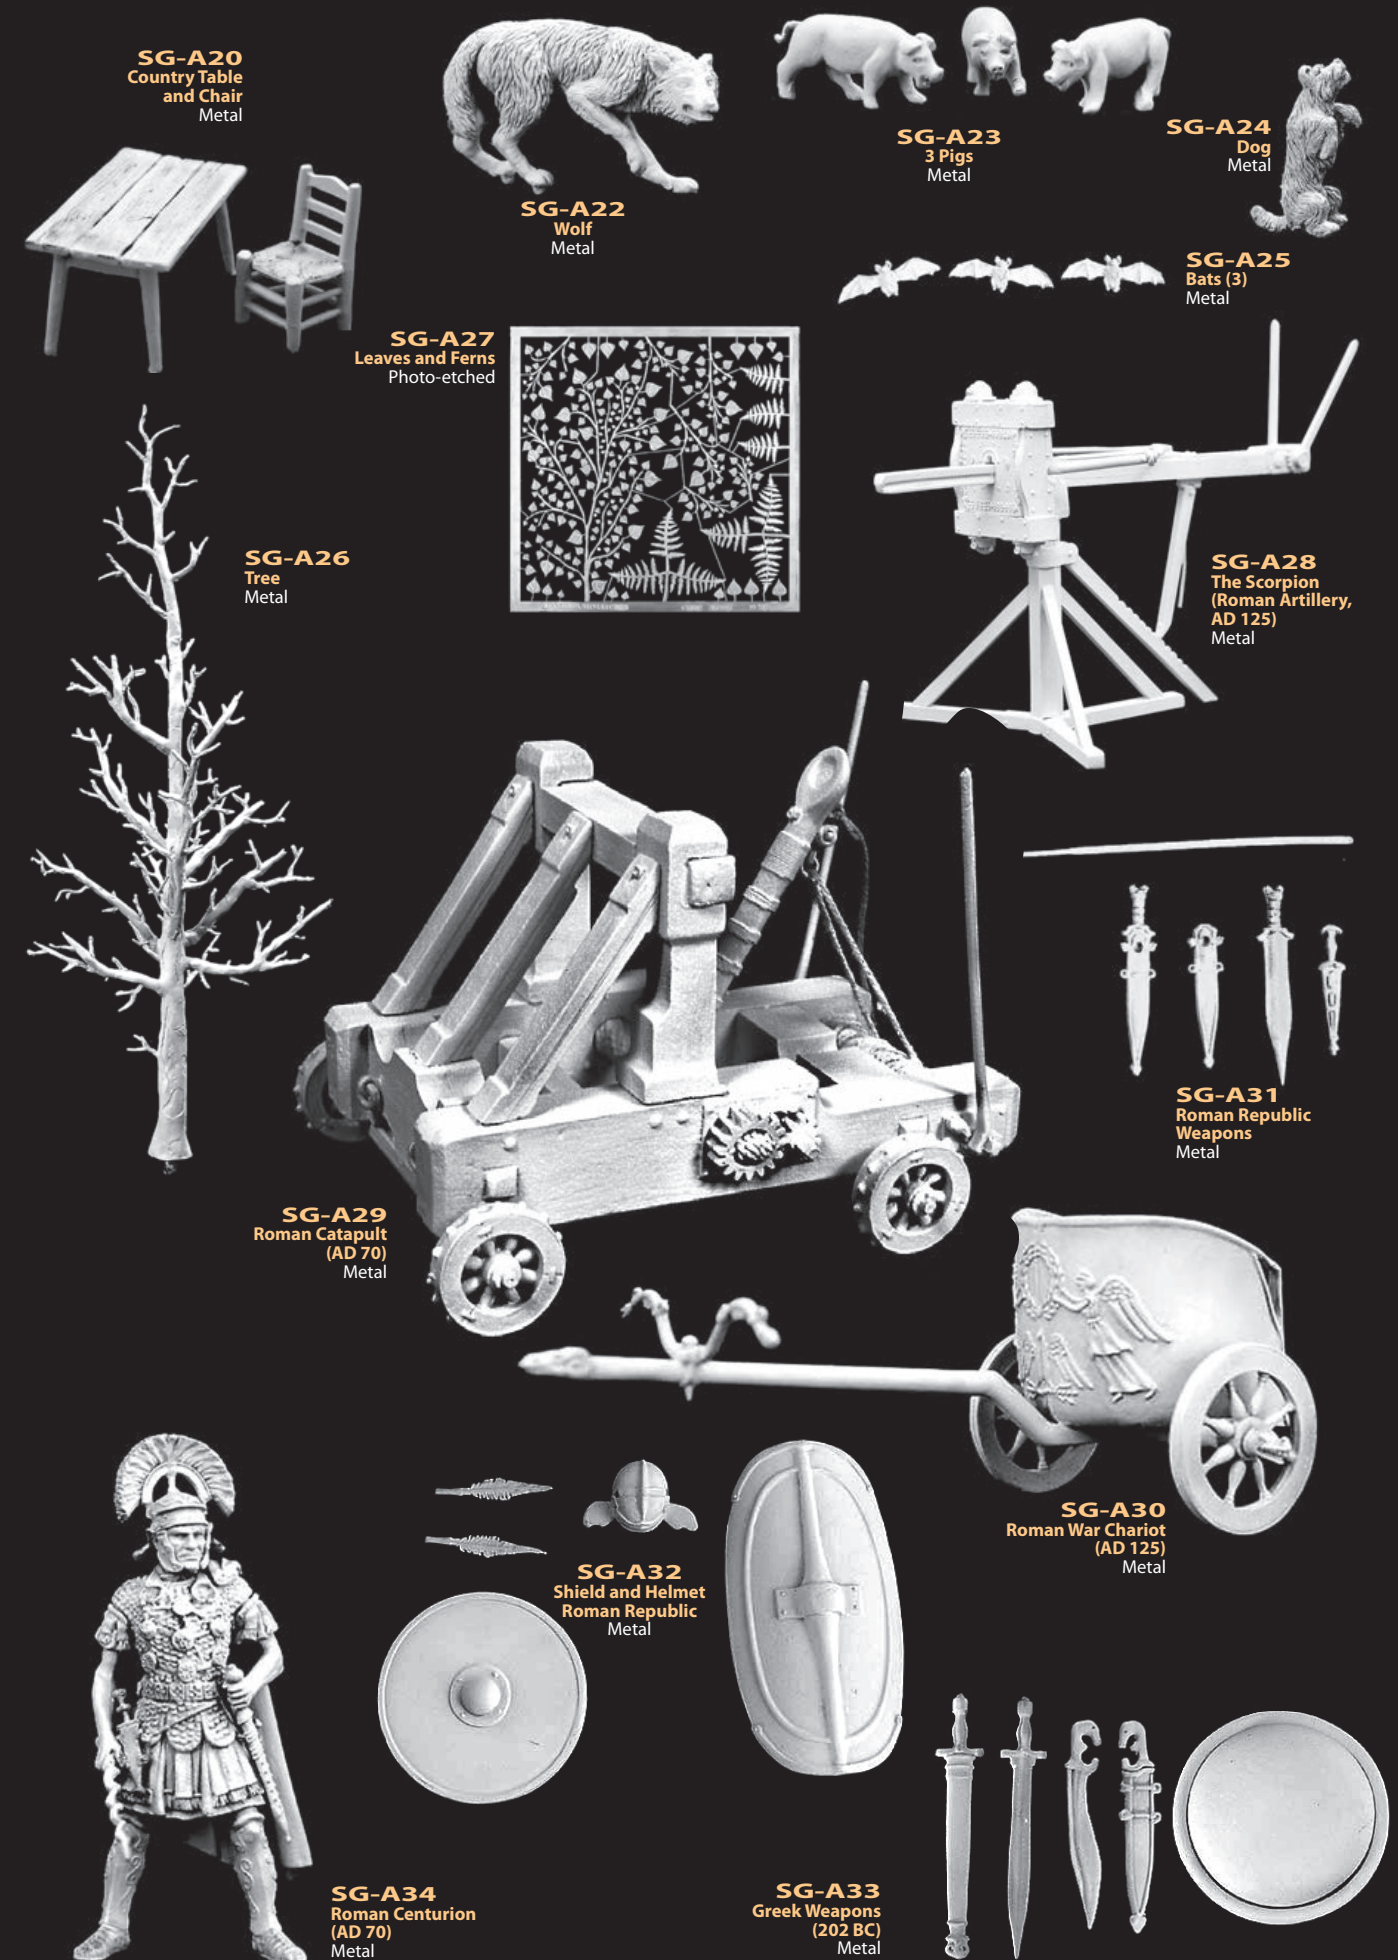

Accessories

Series General

SG-A20
Country Table
and Chair
Metal

SG-A22
Wolf
Metal

SG-A23
3 Pigs
Metal

SG-A24
Dog
Metal

SG-A25
Bats (3)
Metal

SG-A27
Leaves and Ferns
Photo-etched

SG-A26
Tree
Metal

SG-A28
The Scorpion
(Roman Artillery,
AD 125)
Metal

SG-A29
Roman Catapult
(AD 70)
Metal

SG-A31
Roman Republic
Weapons
Metal

SG-A30
Roman War Chariot
(AD 125)
Metal

SG-A32
Shield and Helmet
Roman Republic
Metal

SG-A34
Roman Centurion
(AD 70)
Metal

SG-A33
Greek Weapons
(202 BC)
Metal