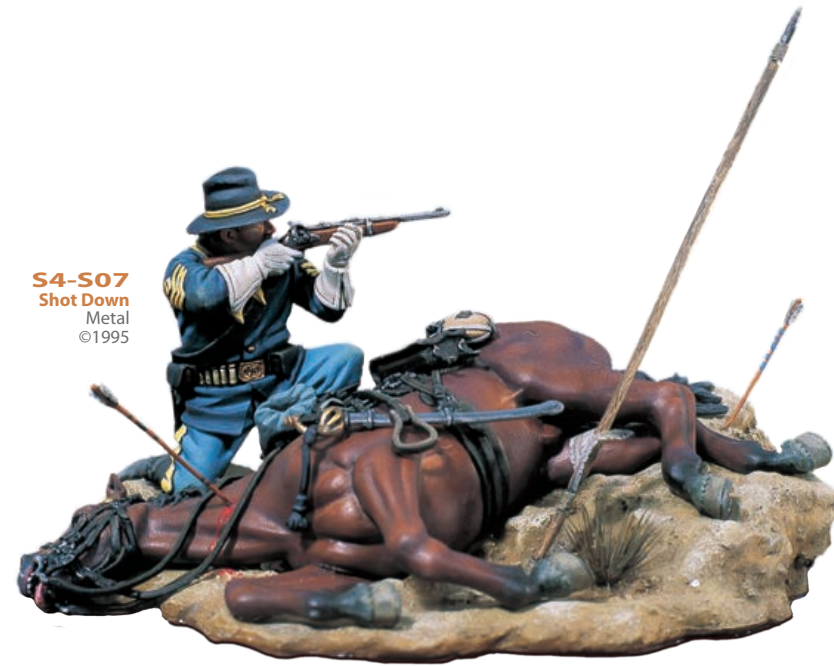

S4-S07
Shot Down
Metal
©1995