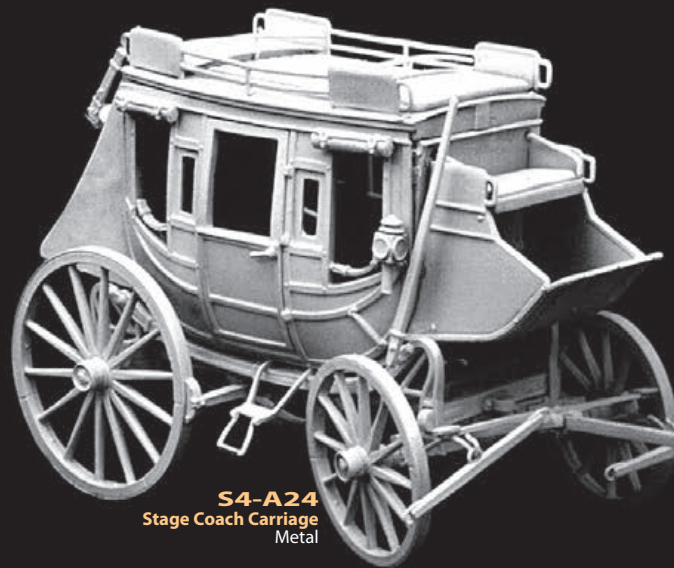

S4-A21
Jar, Coffee and Spittoon
Metal

S4-A22
Clock
Metal

S4-A23
Gun Rack
Metal

Accessories

The Golden West SERIES IV
54 mm 1:32

S4-A24
Stage Coach Carriage
Metal

S4-A25
Driver
Metal

S4-A26
Guard
Metal