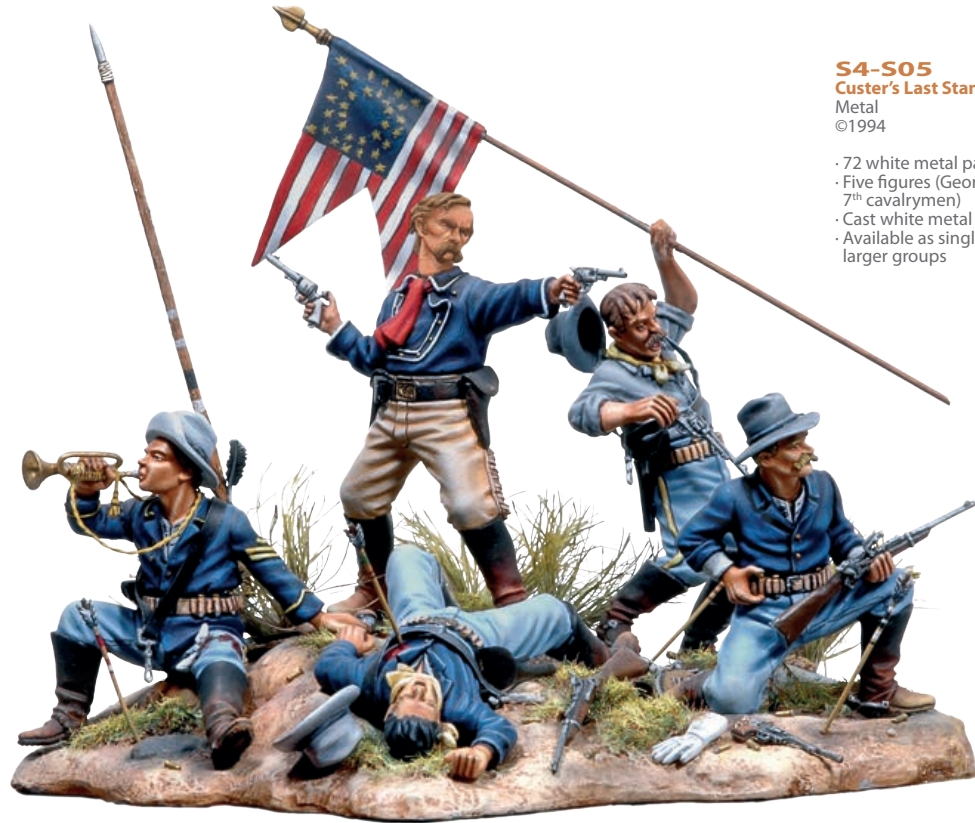

S4-F45
US Cavalry Bugler, 1876
Metal
©2014

S4-S04
The River Marauders
(1750)
Metal
©1989

S4-S05
Custer's Last Stand
Metal
©1994

- 72 white metal parts
- Five figures (George Custer and four 7th cavalrymen)
- Cast white metal ground base
- Available as single items, permitting larger groups