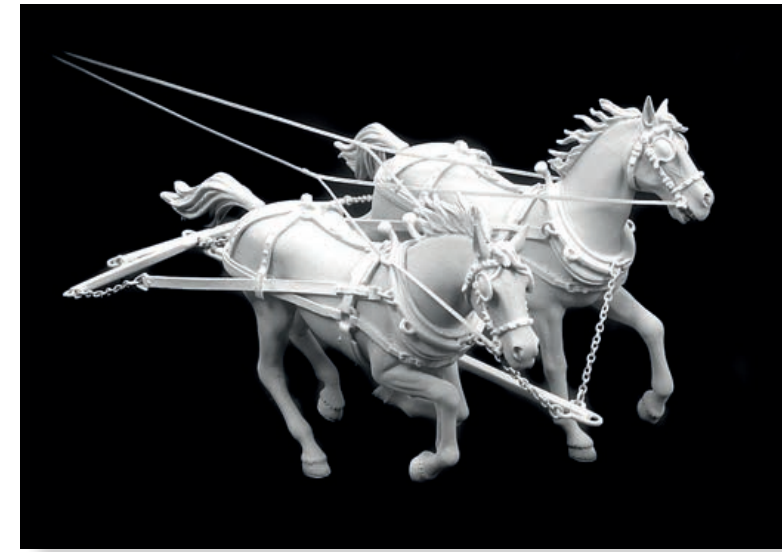

S4-F45
US Cavalry Bugler, 1876
Metal
©2014

S4-S04
The River Marauders
(1750)
Metal
©1989

S4-S05
Custer's Last Stand
Metal
©1994

- 72 white metal parts
- Five figures (George Custer and four 7th cavalrymen)
- Cast white metal ground base
- Available as single items, permitting larger groups