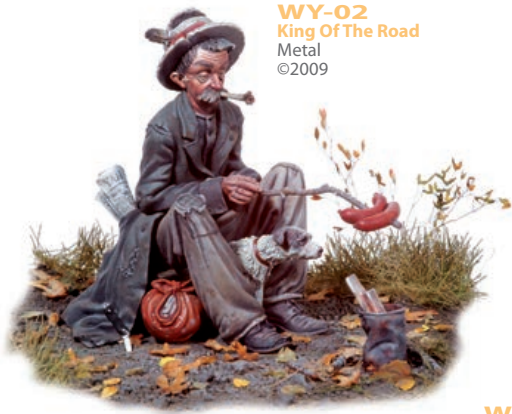

PIN UP-24
Weight Watcher
Metal
©2011

PIN UP-32
Stop now!
Metal
©2014

PIN UP-32
Naughty Balloons
Metal and Resin
©2015

PIN UP-32
Mind The Ketchup
Metal
©2016

A Wonderful World

SERIES WY

54mm 1:32

WY-01
Running Away
Metal
©2008