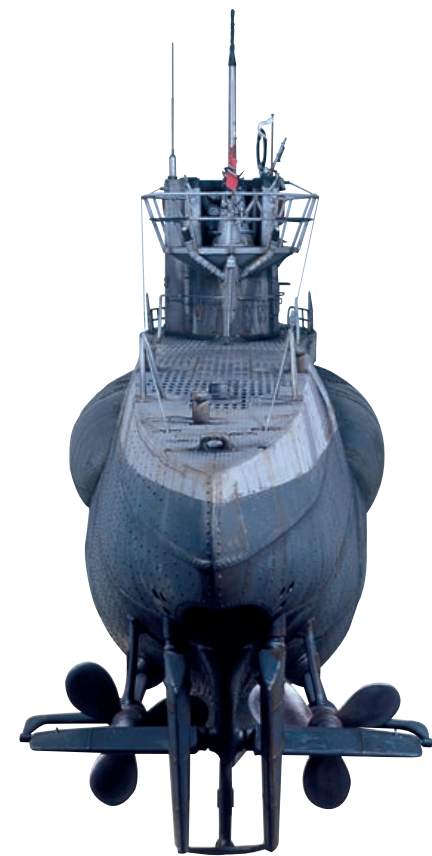

LP-02
U-Boat VII C
Metal and resin
©2002