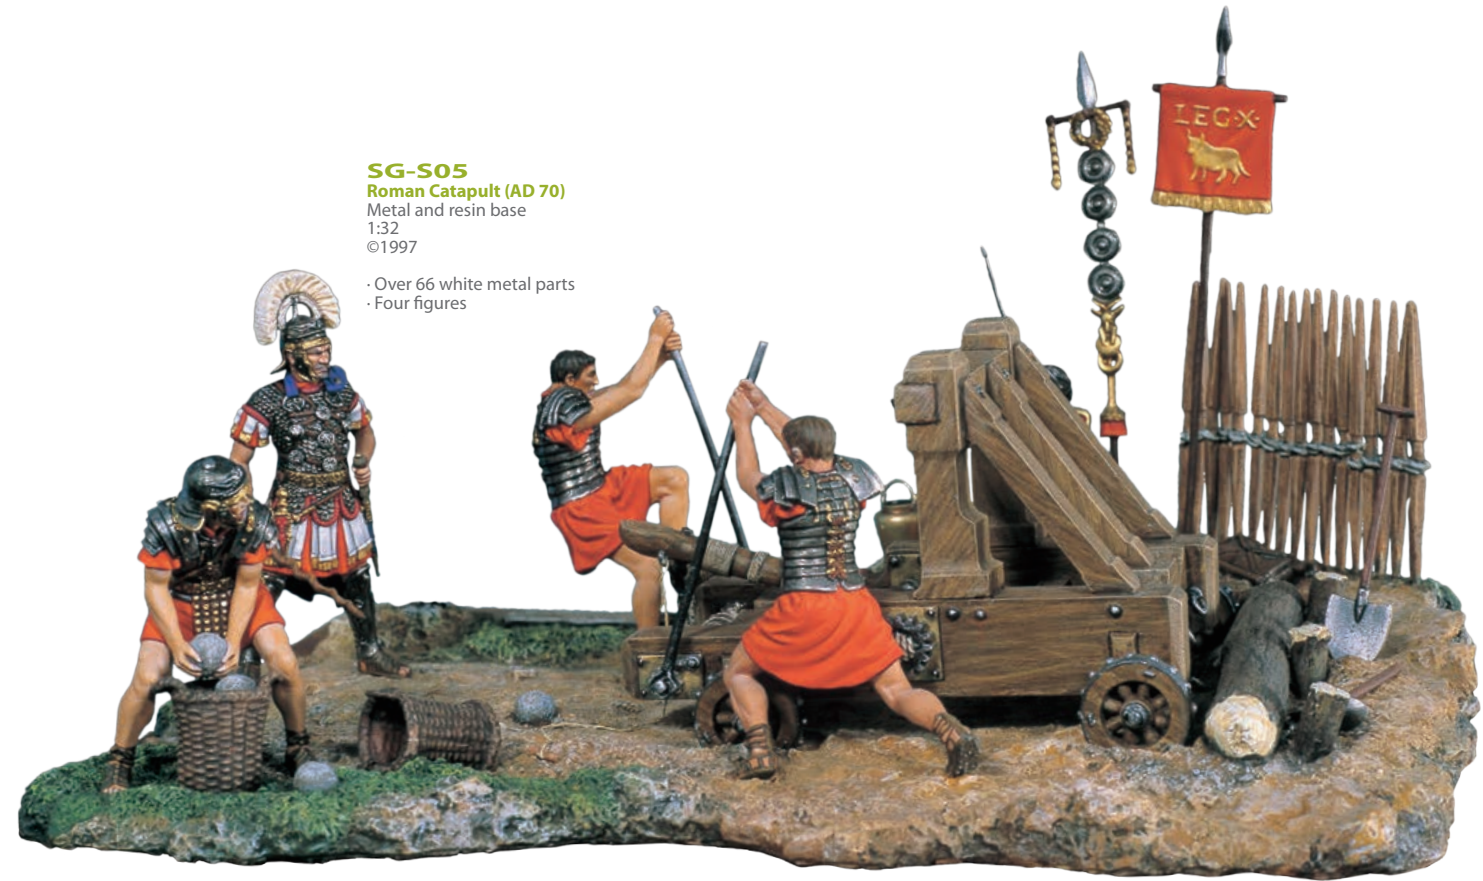

SG-S05
Roman Catapult (AD 70)
Metal and resin base
1:32
©1997

- Over 66 white metal parts
- Four figures