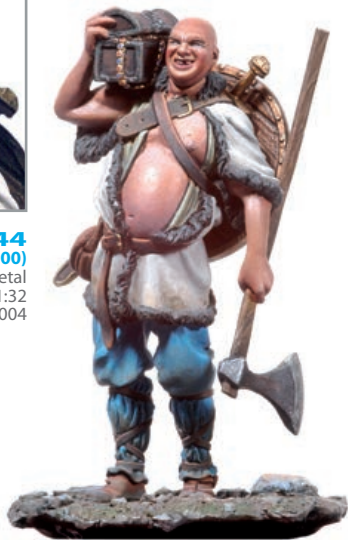

Medieval Knights Series

SERIES MEDIEVAL

54mm 1:30 / 1:32

· Horse's legs reinforced with steel rod

· Horse's legs reinforced with steel rod