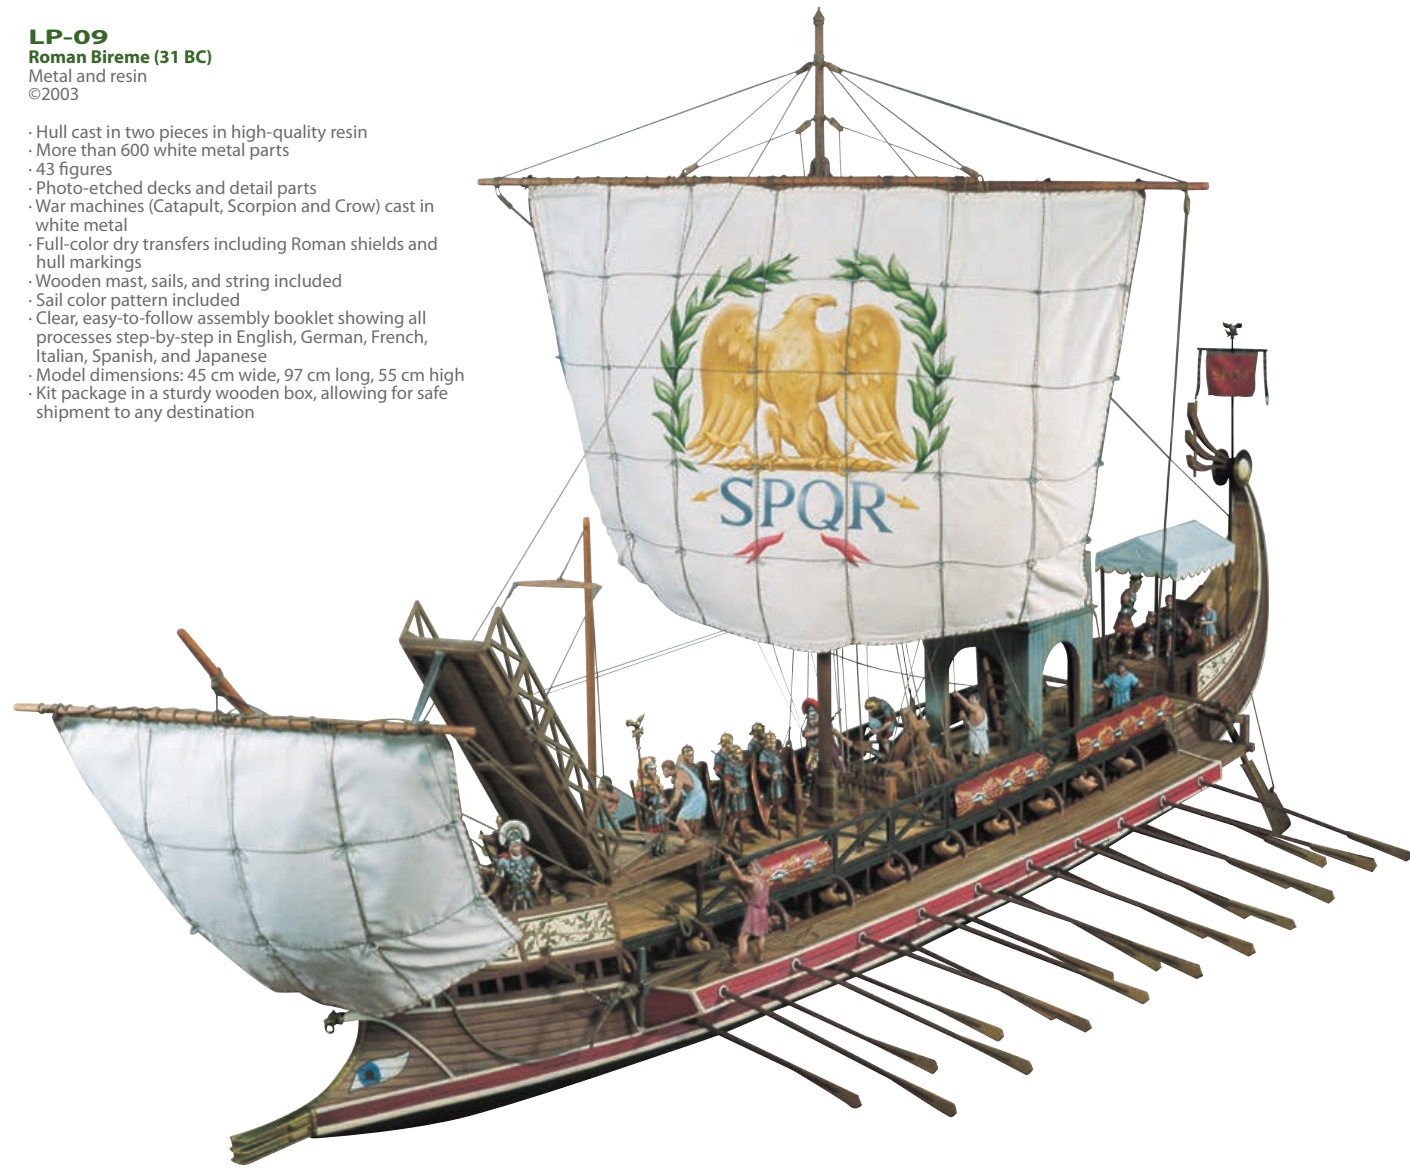

LP-09
Roman Bireme (31 BC)

Metal and resin
©2003

- Hull cast in two pieces in high-quality resin
- More than 600 white metal parts
- 43 figures
- Photo-etched decks and detail parts
- War machines (Catapult, Scorpion and Crow) cast in white metal
- Full-color dry transfers including Roman shields and hull markings
- Wooden mast, sails, and string included
- Sail color pattern included
- Clear, easy-to-follow assembly booklet showing all processes step-by-step in English, German, French, Italian, Spanish, and Japanese
- Model dimensions: 45 cm wide, 97 cm long, 55 cm high
- Kit package in a sturdy wooden box, allowing for safe shipment to any destination

LP-14
Prove It
Metal and resin
©2014