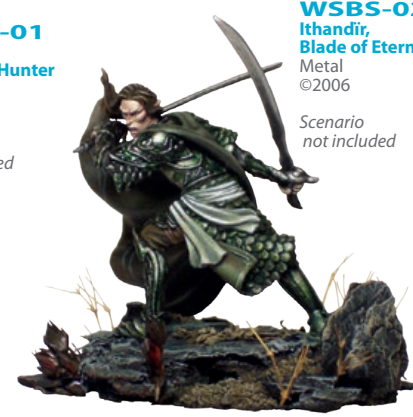

WSBS-01
Volg, The Skull Hunter
Metal
©2006

Scenario not included

WSBS-03
Drünegar Runekeeper
Metal
©2006

Scenario not included

WSBS-05
Beelphegor, The Soul Reaper
Metal
©2007

Scenario not included

WSBS-02
Ithandir, Blade of Eternity
Metal
©2006

Scenario not included