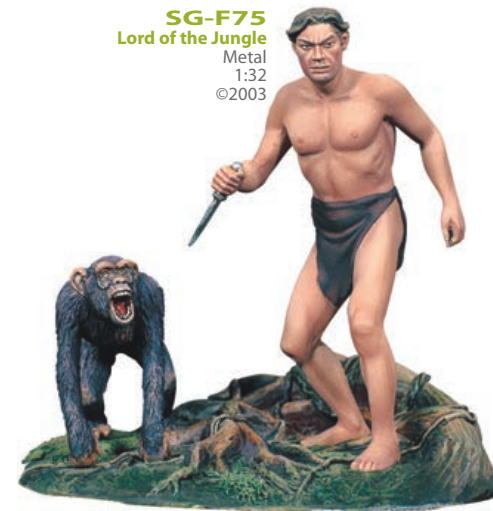

SG-F71
Hoplite (Athens, 460 BC)
Metal
1:32
©2002

SG-F72
Roman General (AD 180)
Metal
1:32
©2003

SG-F75
Lord of the Jungle
Metal
1:32
©2003

SG-F76
Highlander,
Clan McLeod (1536)
Metal
1:32
©2002

SG-F78
Captain Kidd
Metal
1:32
©2003