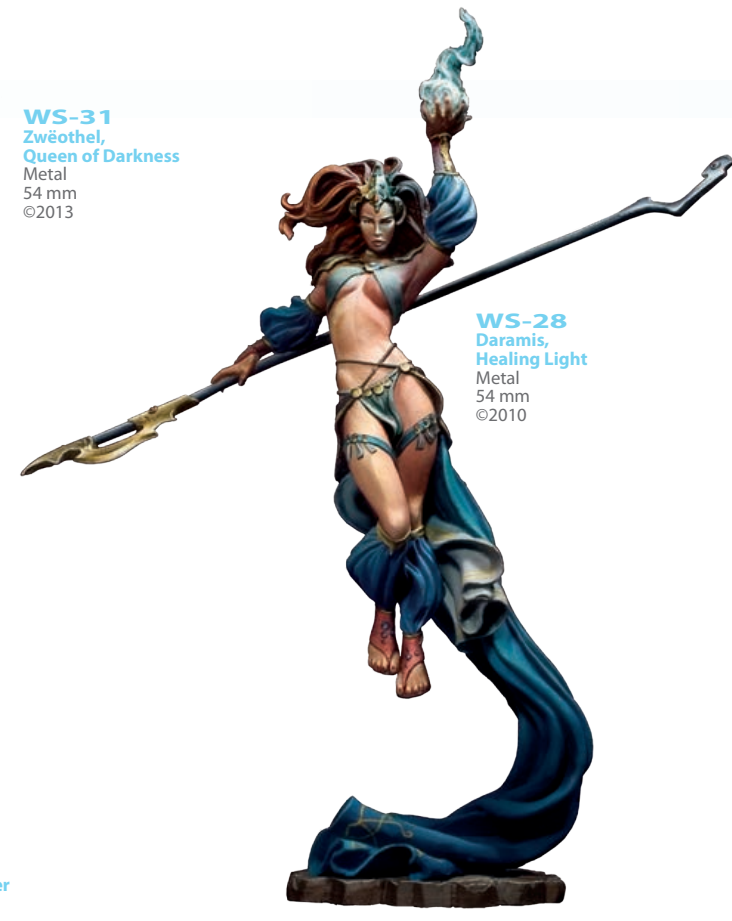

WS-31
Zwëothel,
Queen of Darkness
Metal
54 mm
©2013

WS-28
Daramis,
Healing Light
Metal
54 mm
©2010

WS-30
Sorondil, Dragon Hunter
Metal
54 mm
©2011