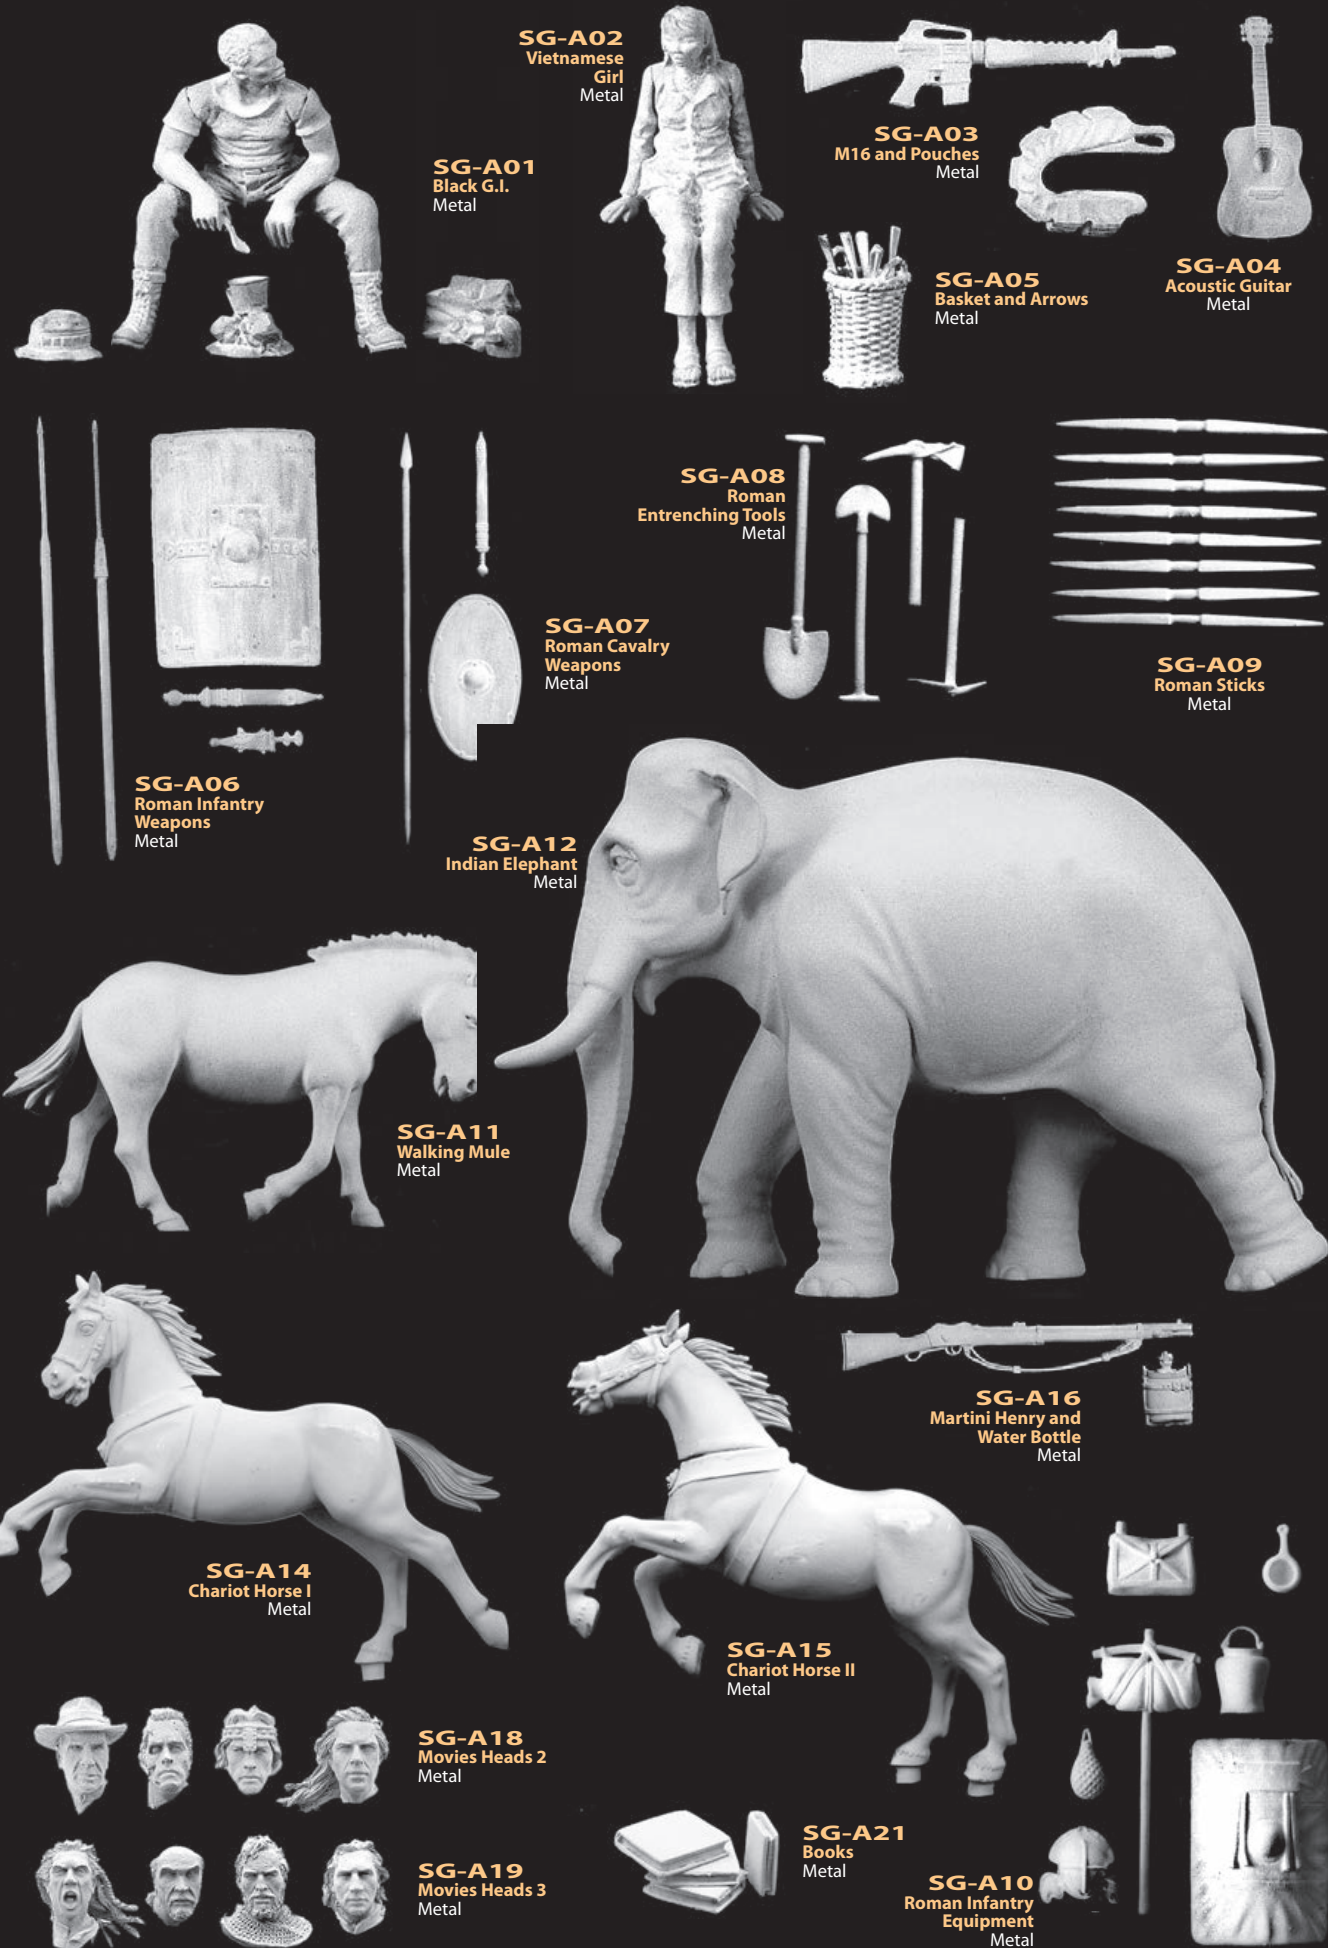

Accessories

Series General

SG-A02
Vietnamese Girl
Metal

SG-A01
Black G.I.
Metal

SG-A03
M16 and Pouches
Metal

SG-A04
Acoustic Guitar
Metal

SG-A05
Basket and Arrows
Metal

SG-A08
Roman
Entrenching Tools
Metal

SG-A07
Roman Cavalry
Weapons
Metal

SG-A09
Roman Sticks
Metal

SG-A12
Indian Elephant
Metal

SG-A11
Walking Mule
Metal

SG-A14
Chariot Horse I
Metal

SG-A15
Chariot Horse II
Metal

SG-A18
Movies Heads 2
Metal

SG-A19
Movies Heads 3
Metal

SG-A21
Books
Metal

SG-A10
Roman Infantry
Equipment
Metal