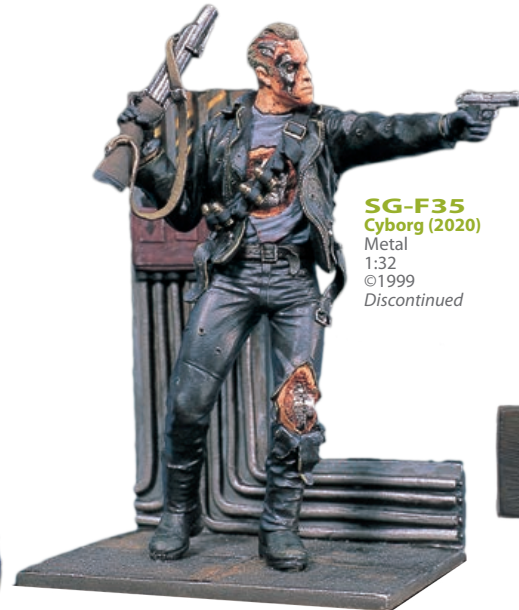

SG-F35
Cyborg (2020)
Metal
1:32
©1999
Discontinued