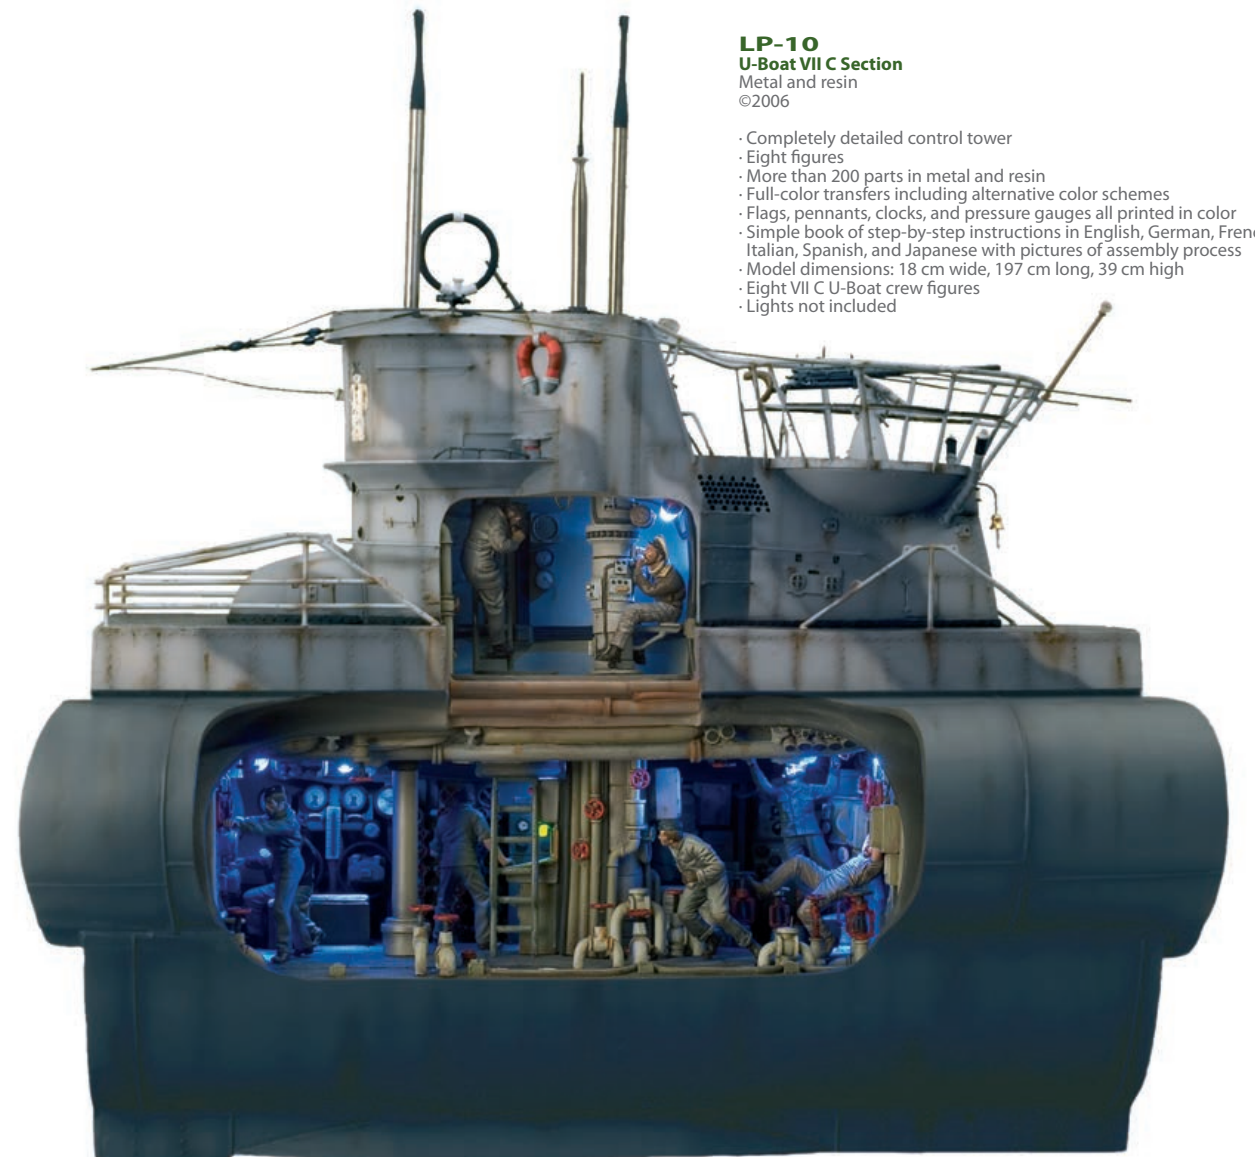

- Incredible detail including more than 10.000 bolts
- Outstanding full-length, hull casting two halves in fine laminated fiberglass polyester resin
- Fully detailed resin and metal conning tower
- Photo-etched decks and detail parts
- Full-color dry transfers including alternative decorations
- Full-color printed flags and pennants
- Clear, easy-to-follow assembly booklet showing all step-by-step processes in English, German, French, Italian, Spanish, and Japanese
- Model dimensions: 18 cm wide, 197 cm long, 39 cm high
- Suitable for radio control use
- Kit packaged in a sturdy wooden box, allowing for safe shipment to any destination

- Completely detailed control tower
- Eight figures
- More than 200 parts in metal and resin
- Full-color transfers including alternative color schemes
- Flags, pennants, clocks, and pressure gauges all printed in color
- Simple book of step-by-step instructions in English, German, French, Italian, Spanish, and Japanese with pictures of assembly process
- Model dimensions: 18 cm wide, 197 cm long, 39 cm high
- Eight VII C U-Boat crew figures
- Lights not included