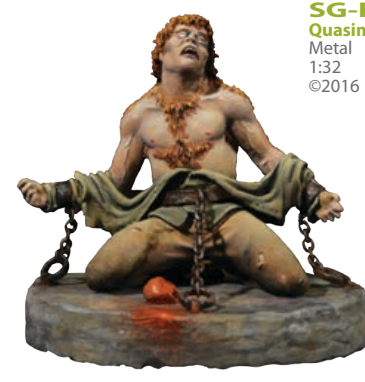

SG-F153
Aquilifer (31 BC)
Metal
1:32
©2010

SG-S02
The Scorpion
(Roman Artillery - AD 125)
Metal
1:32
©1990

SG-F154
Us Cavalry Officer (1876)
Metal
1:32
©2012

SG-F155
The Tall Man
Metal
1:32
©2013

SG-F159
Quasimodo
Metal
1:32
©2016