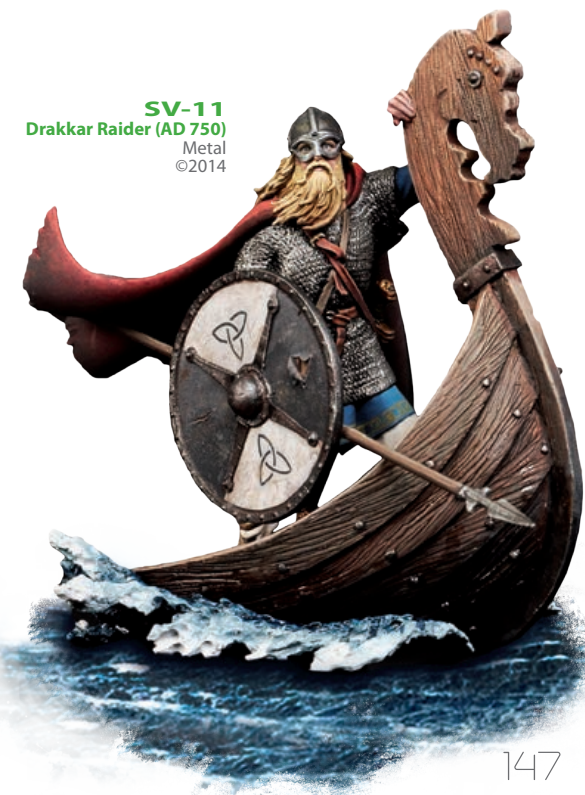

SV-06
Two Generations
Metal
©2012

SV-10
The Looter (AD 920)
Metal
©2014

Scenery (AS-008) not included

SV-09
Prosit!
Viking Warrior (AD 900)
Metal
©2013

SV-11
Drakkar Raider (AD 750)
Metal
©2014

S14-F01
Trooper
Metal
©2010