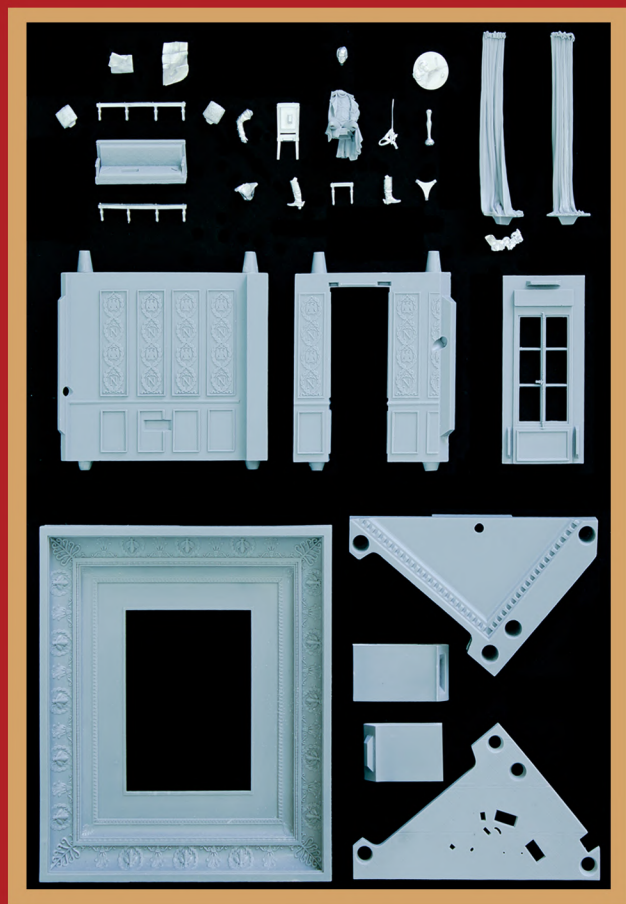

NAPOLÉON À FONTAINEBLEAU, 1814

AFTER PAUL DELAROCHE'S PAINTING

NAPOLÉON À FONTAINEBLEAU, 1814
BOX DIORAMA
LP-17 SCALE 1:30 54MM

BUY NOW

NAPOLÉON À FONTAINEBLEAU, 1814
S7-F37 SCALE 1:30 54MM

BUY NOW

NAPOLÉON À FONTAINEBLEAU, 1814 BOX DIORAMA

LP-17

BUY NOW

THIS KIT INCLUDES:

- S7-F37 KIT
- 3 WHITE LEDs
- 3 LED STRAPS
- R1 10K 1/4W (BROWN, BLACK, ORANGE)
- R2 2K7 1/4W (RED, PURPLE, RED)
- R3 1K8 1/4W (BROWN, GREY, RED)
- PLUG
- SWITCH
- WIRE
- HEAT SHRINK 6X4MM
- PLEXIGLASS
- WOODEN BOX
- SCENERY
- FRAME
- BACKGROUND PHOTO.